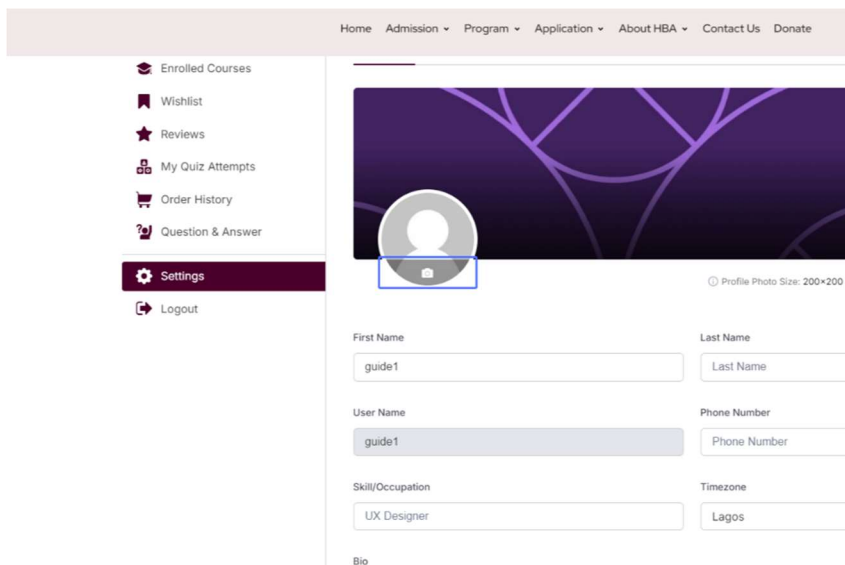

How to Change your password & Update your profile

Start url: <https://holycrossbibleacademy.org/dashboard/>

Dashboard - Holycross Bible Academy

On your dashboard, Click on the link "Settings"

On the settings page, Click on the icon below your **profile picture** icon and select your desired picture from your local computer. Repeat the same process for **cover page**.

Home Admission Program Application About HBA Contact Us Donate

- Reviews
- My Quiz Attempts
- Order History
- Question & Answer
- Settings**
- Logout

Profile Photo Size: 200x200 pixels Cover Photo

First Name: Last Name: