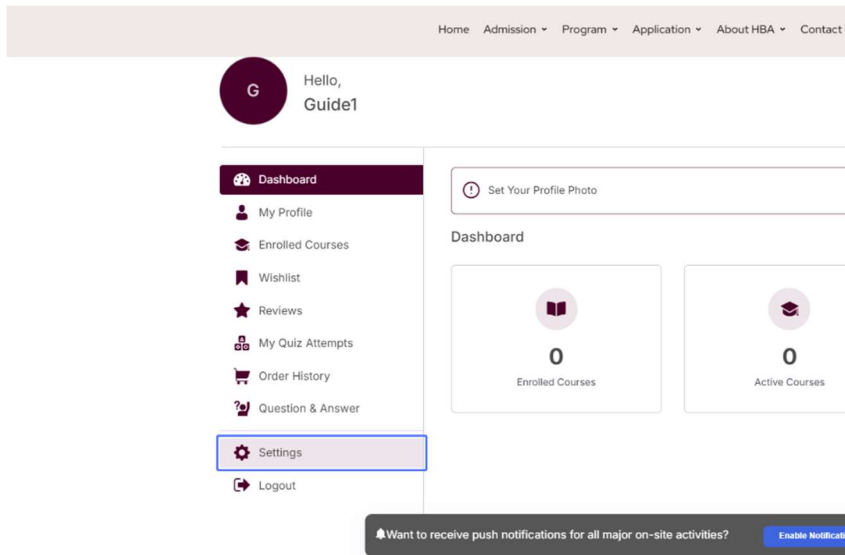

How to Change your password & Update your profile

Start url: <https://holycrossbibleacademy.org/dashboard/>

Dashboard - Holycross Bible Academy

On your dashboard, Click on the link "Settings"

On the settings page, Click on the icon below your **profile picture** icon and select your desired picture from your local computer. Repeat the same process for **cover page**.

Home Admission Program Application About HBA Contact Us Donate

- Reviews
- My Quiz Attempts
- Order History
- Question & Answer
- Settings**
- Logout

Profile Photo Size: 200x200 pixels Cover Photo

First Name: Last Name: